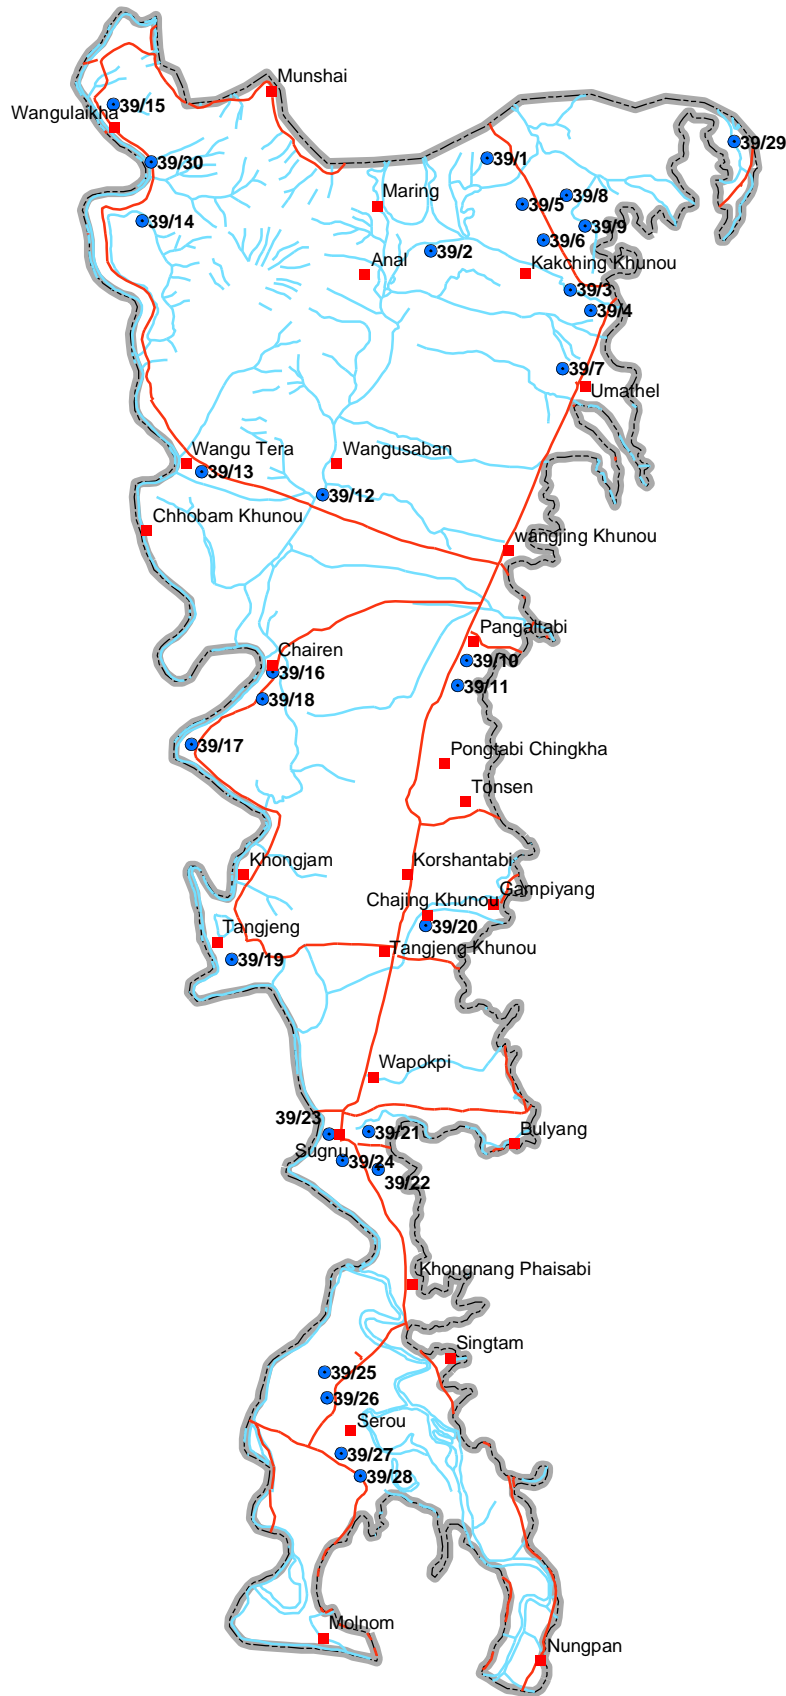

39, SUGNOO ASSEMBLY CONSTITUENCY

Legend

	Polling Stations
	Settlement
	Road
	Stream/River
	Constituency Boundary