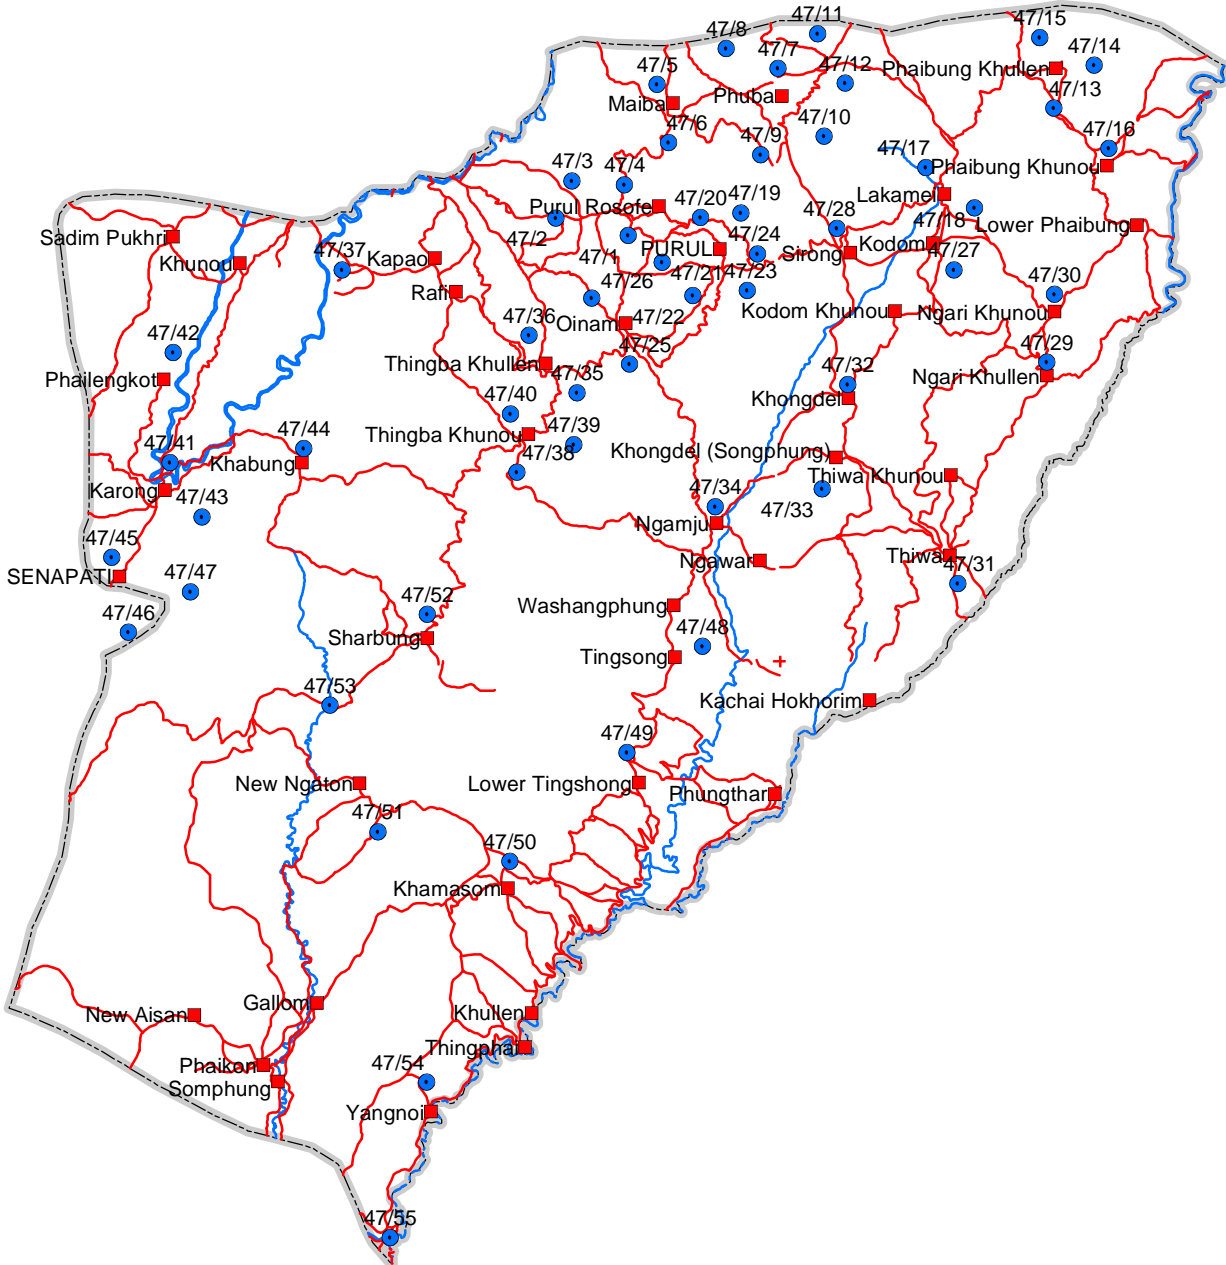

47 - KARONG (ST)

Legend

- POLLING STATION
- TOWN / VILLAGE
- ROAD
- RIVER
- ASSEMBLY CONSTITUENCY BOUNDARY