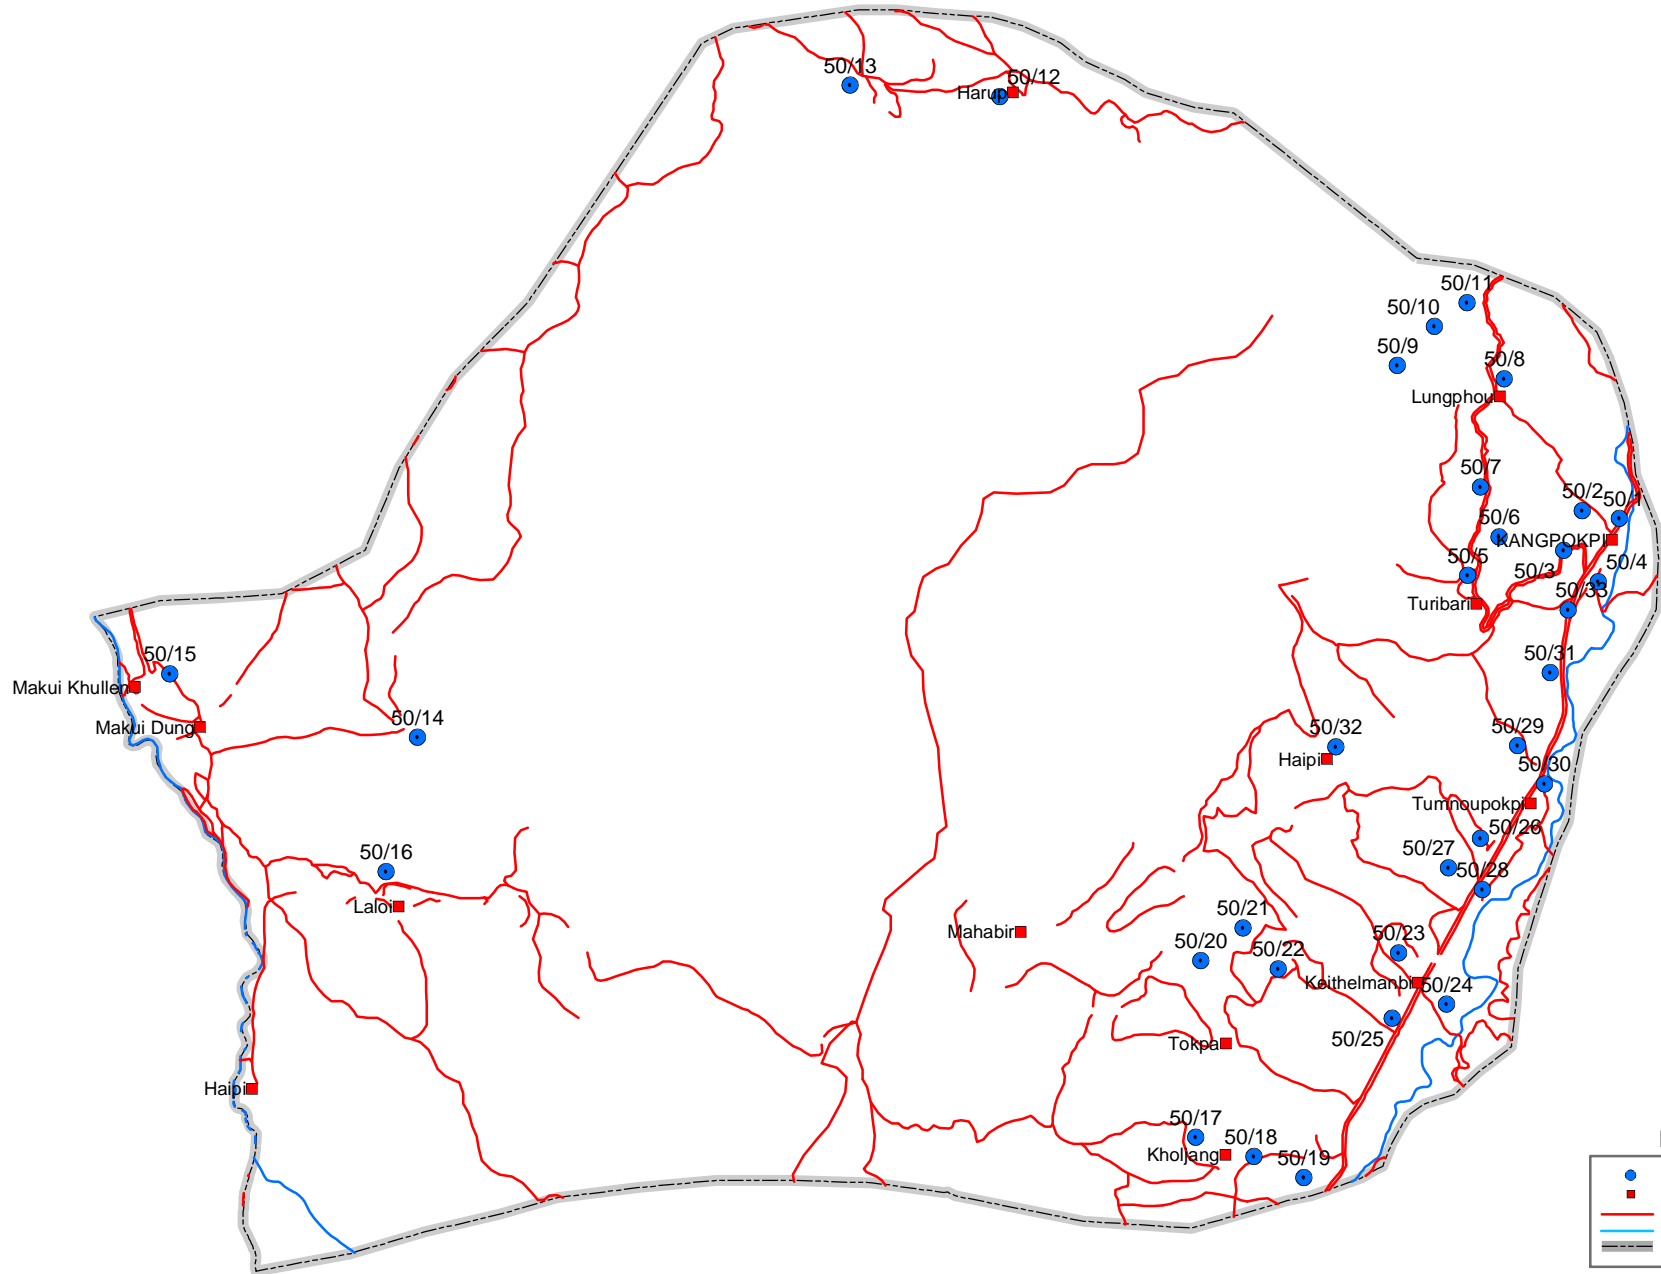

50 - KANGPOKPI (ST)

Legend

- POLLING STATION
- TOWN / VILLAGE
- ROAD
- RIVER
- ASSEMBLY CONSTITUENCY BOUNDARY