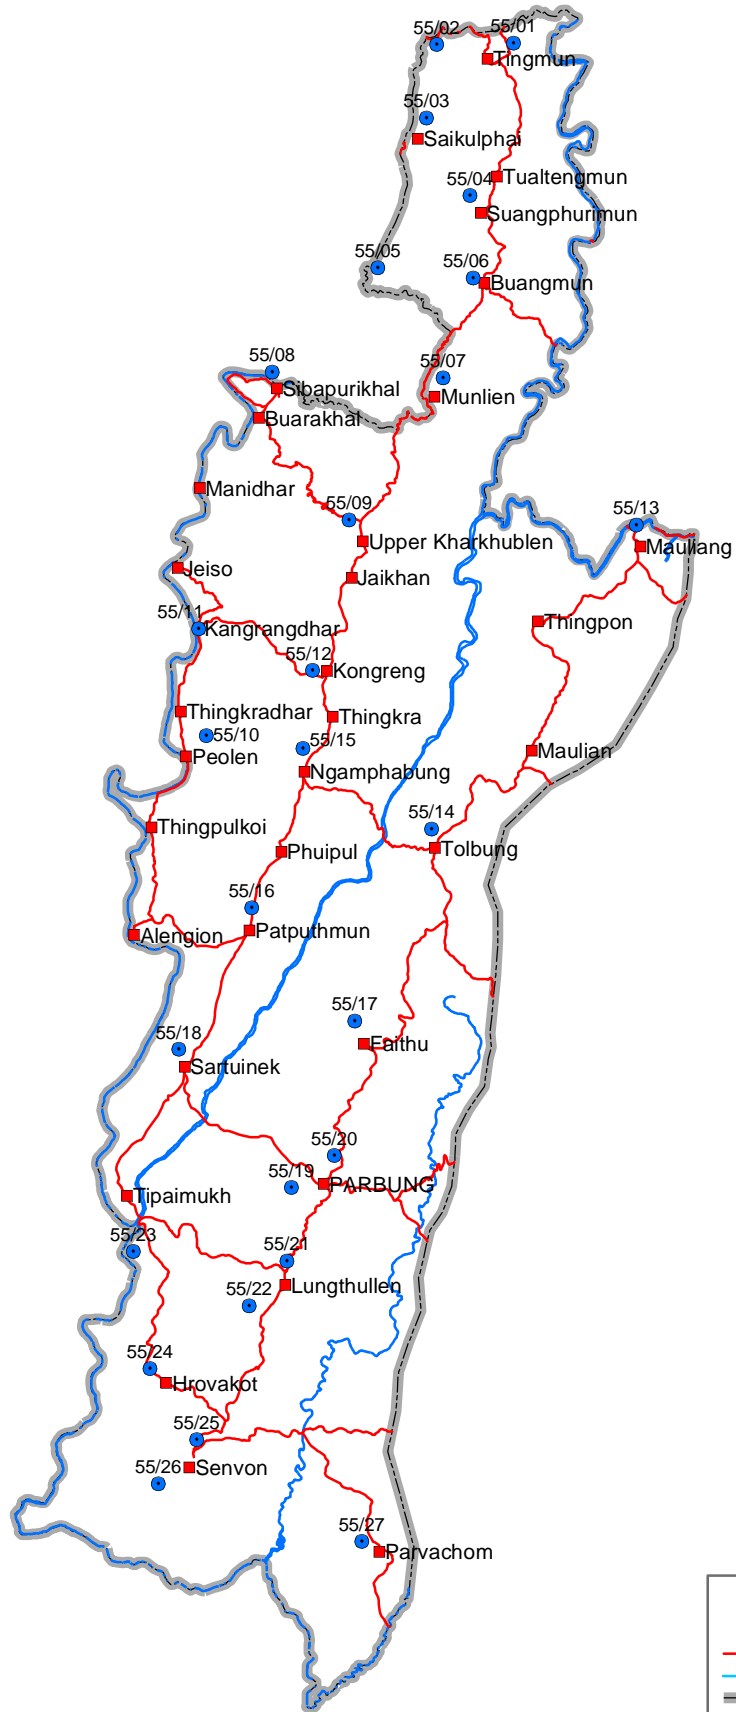

55 - TIPAIMUKH (ST)

Legend

	POLLING STATION
	TOWN / VILLAGE
	ROAD
	RIVER
	ASSEMBLY CONSTITUENCY BOUNDARY