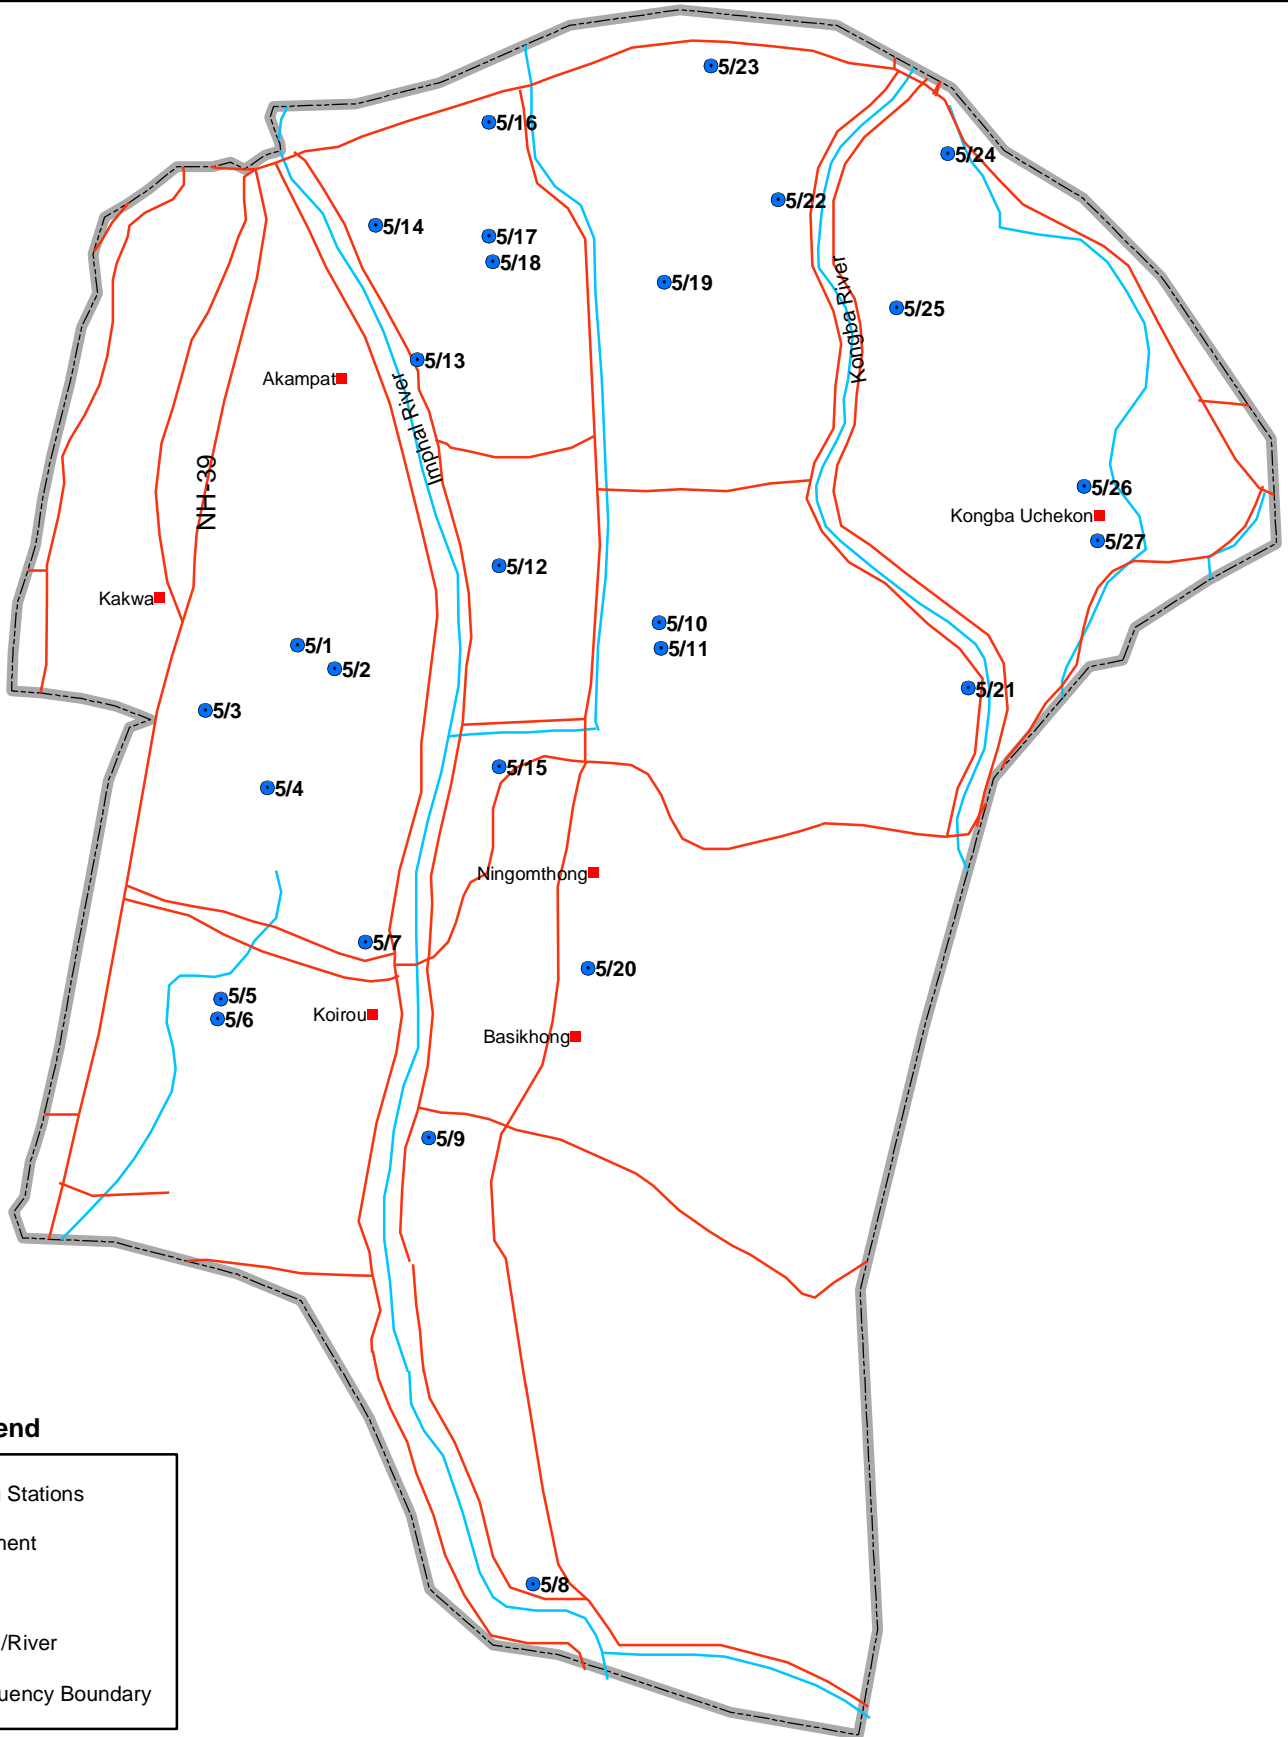

5, THONGJU ASSEMBLY CONSTITUENCY

Legend

	Polling Stations
	Settlement
	Road
	Stream/River
	Constituency Boundary